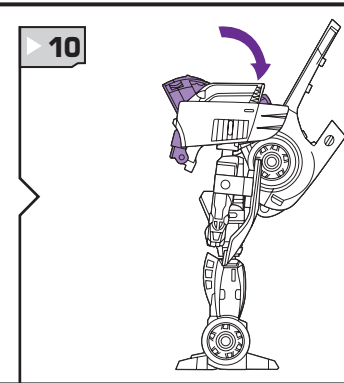

TRANSFORMERS

AGES 5+
83743/15200 Asst.

JOLT
DECEPTICON

NOTE: Some parts are made to detach if excessive force is applied and are designed to be reattached if separation occurs. Adult supervision may be necessary for younger children.

TRANSFORMERS.COM

CHANGING TO ROBOT

TURBO MODE

Reverse order of instructions to convert back into vehicle.